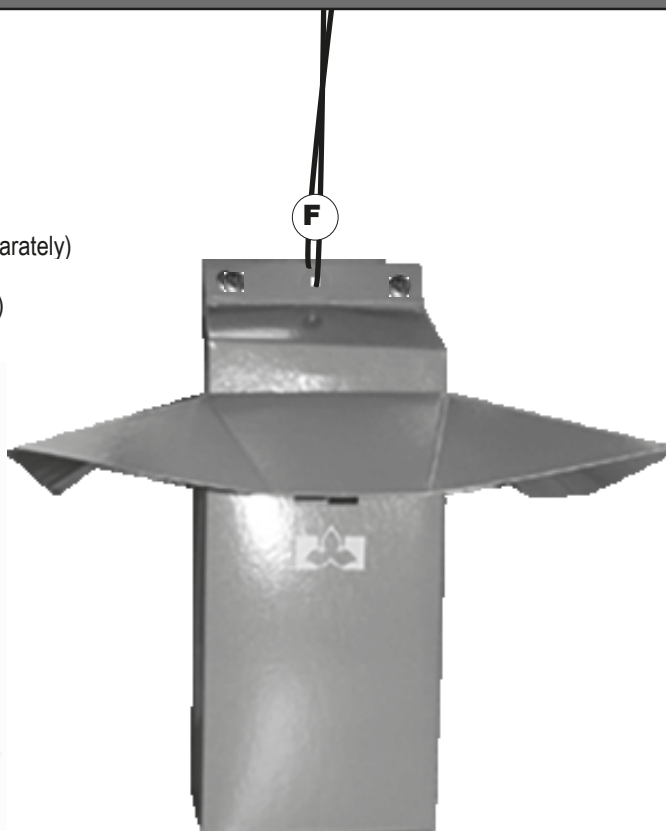

LDD MOTH MILK-CARTON TRAP ASSEMBLY INSTRUCTIONS

Product No 2050500

Components:

- **A.** Trap body
- **B.** Trap hood
- **C.** Brass pins
- **D.** Pheromone lure (sold separately)
- **E.** Sticky liner (included with kit or sold separately)
- **F.** Twist-tie

A

F

B

C

D

E