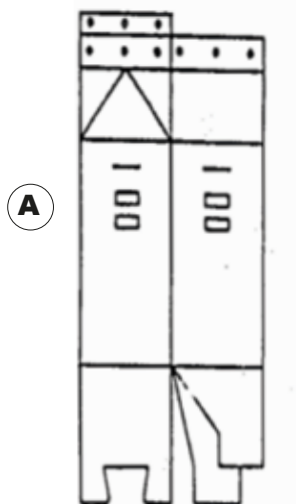

LDD MOTH MILK-CARTON TRAP ASSEMBLY INSTRUCTIONS

Product No 2050500

Components:

- A.** Trap body
- B.** Trap hood
- C.** Brass pins
- D.** Pheromone lure (sold separately)
- E.** Sticky liner (included with kit or sold separately)
- F.** Twist-tie